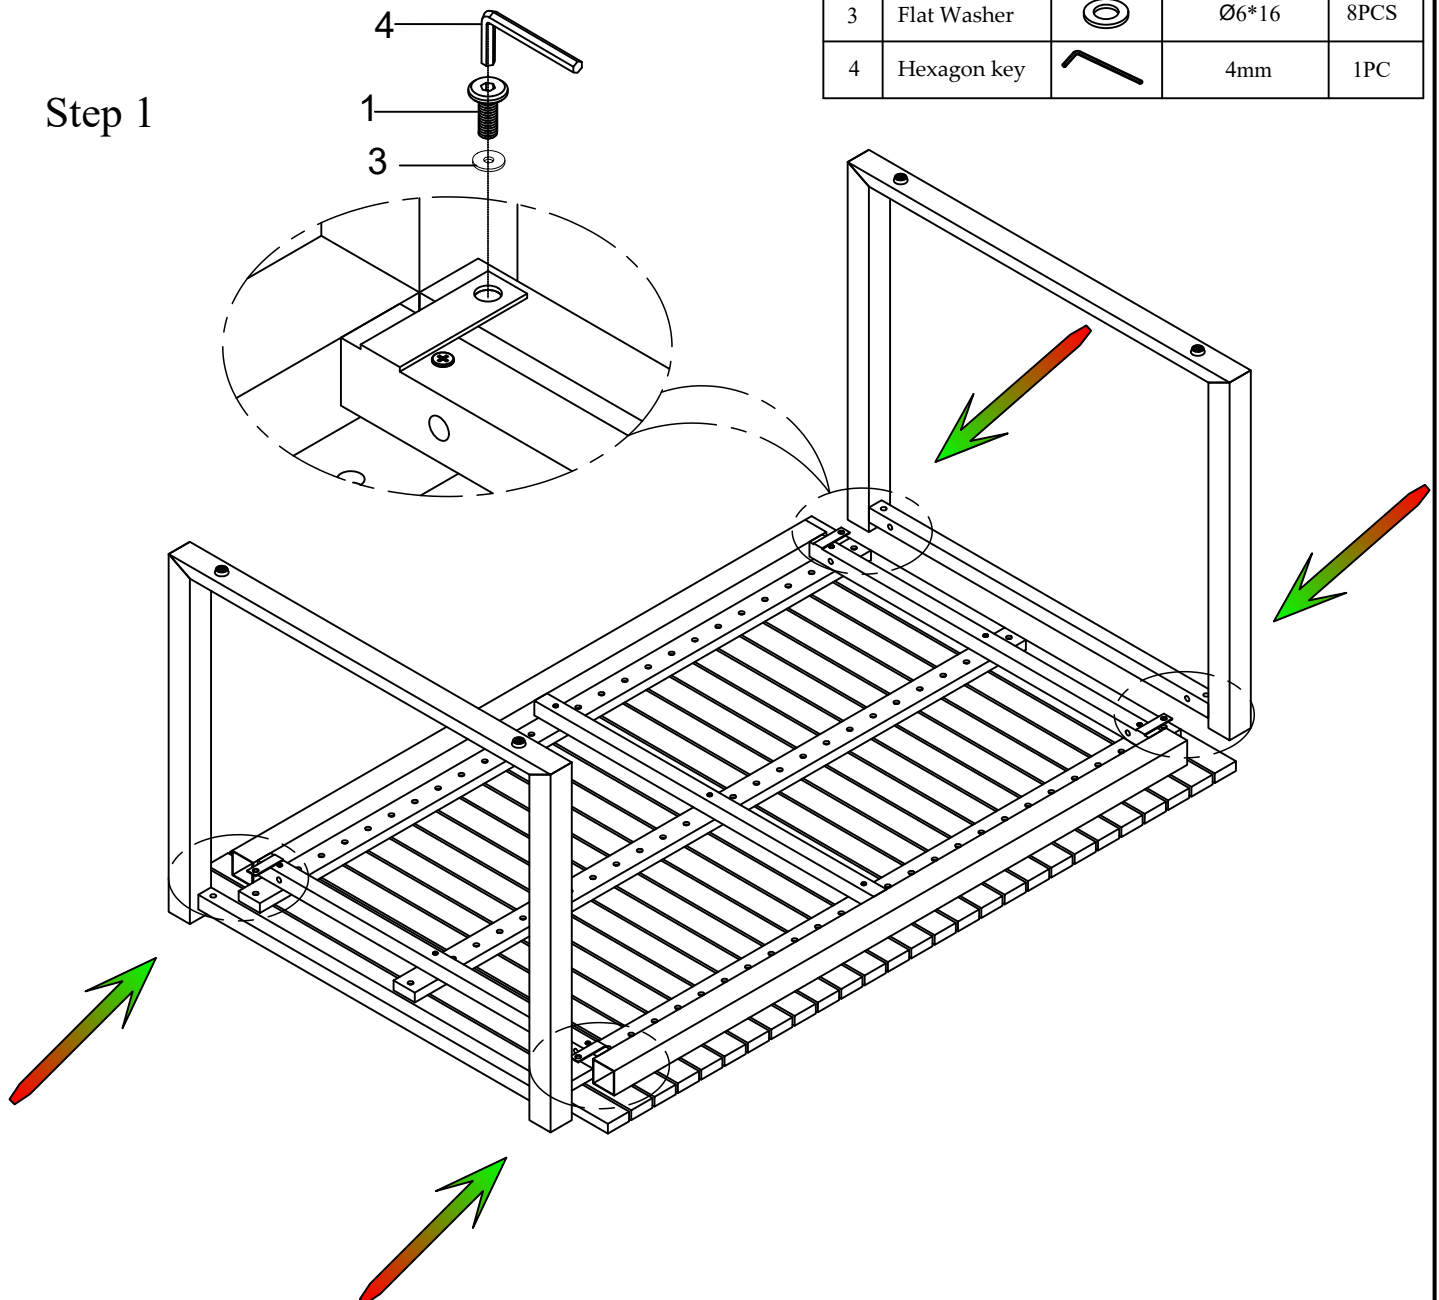

ASSEMBLY INSTRUCTIONS

Item No: Table

Thank you for purchasing this quality product.

PARTS LIST:

No.	Description	Sketch	Quantity
A	Top frame		1PC
B	Leg 1		1PC
C	Leg 2		1PC

HARDWARE LIST:

No.	Description	Sketch	Size	Quantity
1	Bolt		M6*20	4PCS
2	Bolt		M6*50	4PCS
3	Flat Washer		Ø6*16	8PCS
4	Hexagon key		4mm	1PC

Step 1

ASSEMBLY INSTRUCTIONS
Item No: Sofa

Step 2

Step 3