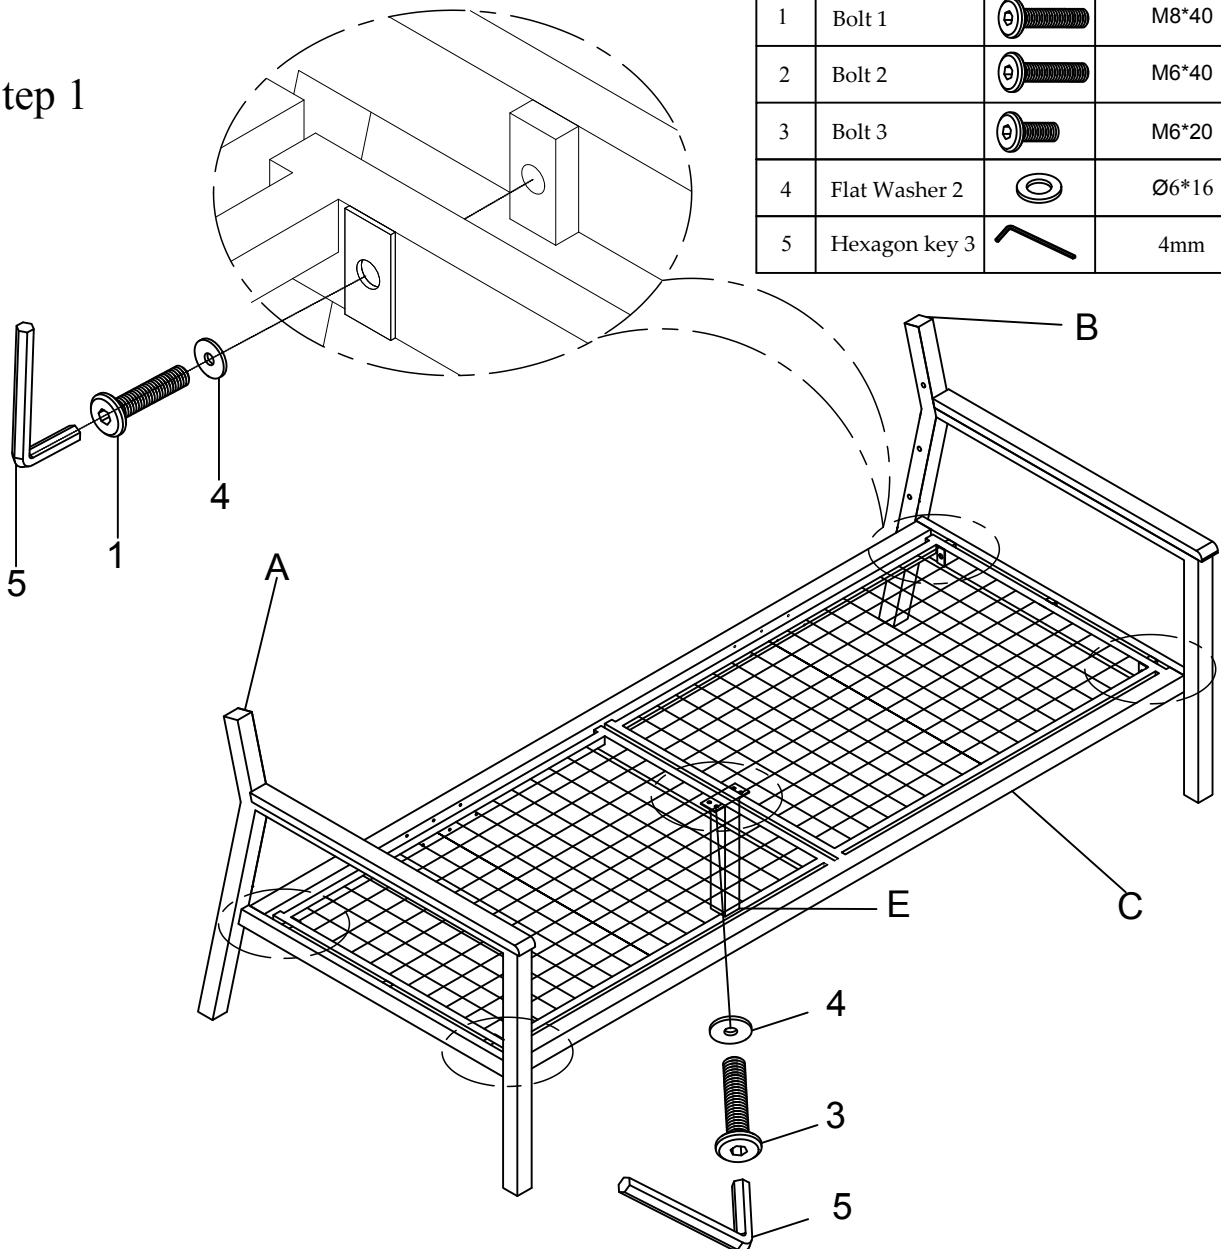

## Item No: Sofa

Thank you for purchasing this quality product.

### PARTS LIST:

No.	Description	Sketch	Quantity
1	Left arm A		1PC
2	Right arm B		1PC
3	Seat frame C		1PC
4	Backrest frame D		1PC
5	Midle leg E		1PC

### HARDWARE LIST:

No.	Description	Sketch	Size	Quantity
1	Bolt 1		M8*40	4PCS
2	Bolt 2		M6*40	7PCS
3	Bolt 3		M6*20	4PCS
4	Flat Washer 2		Ø6*16	15PCS
5	Hexagon key 3		4mm	1PC

Step 1

**ASSEMBLY INSTRUCTIONS**  
**Item No: Sofa**