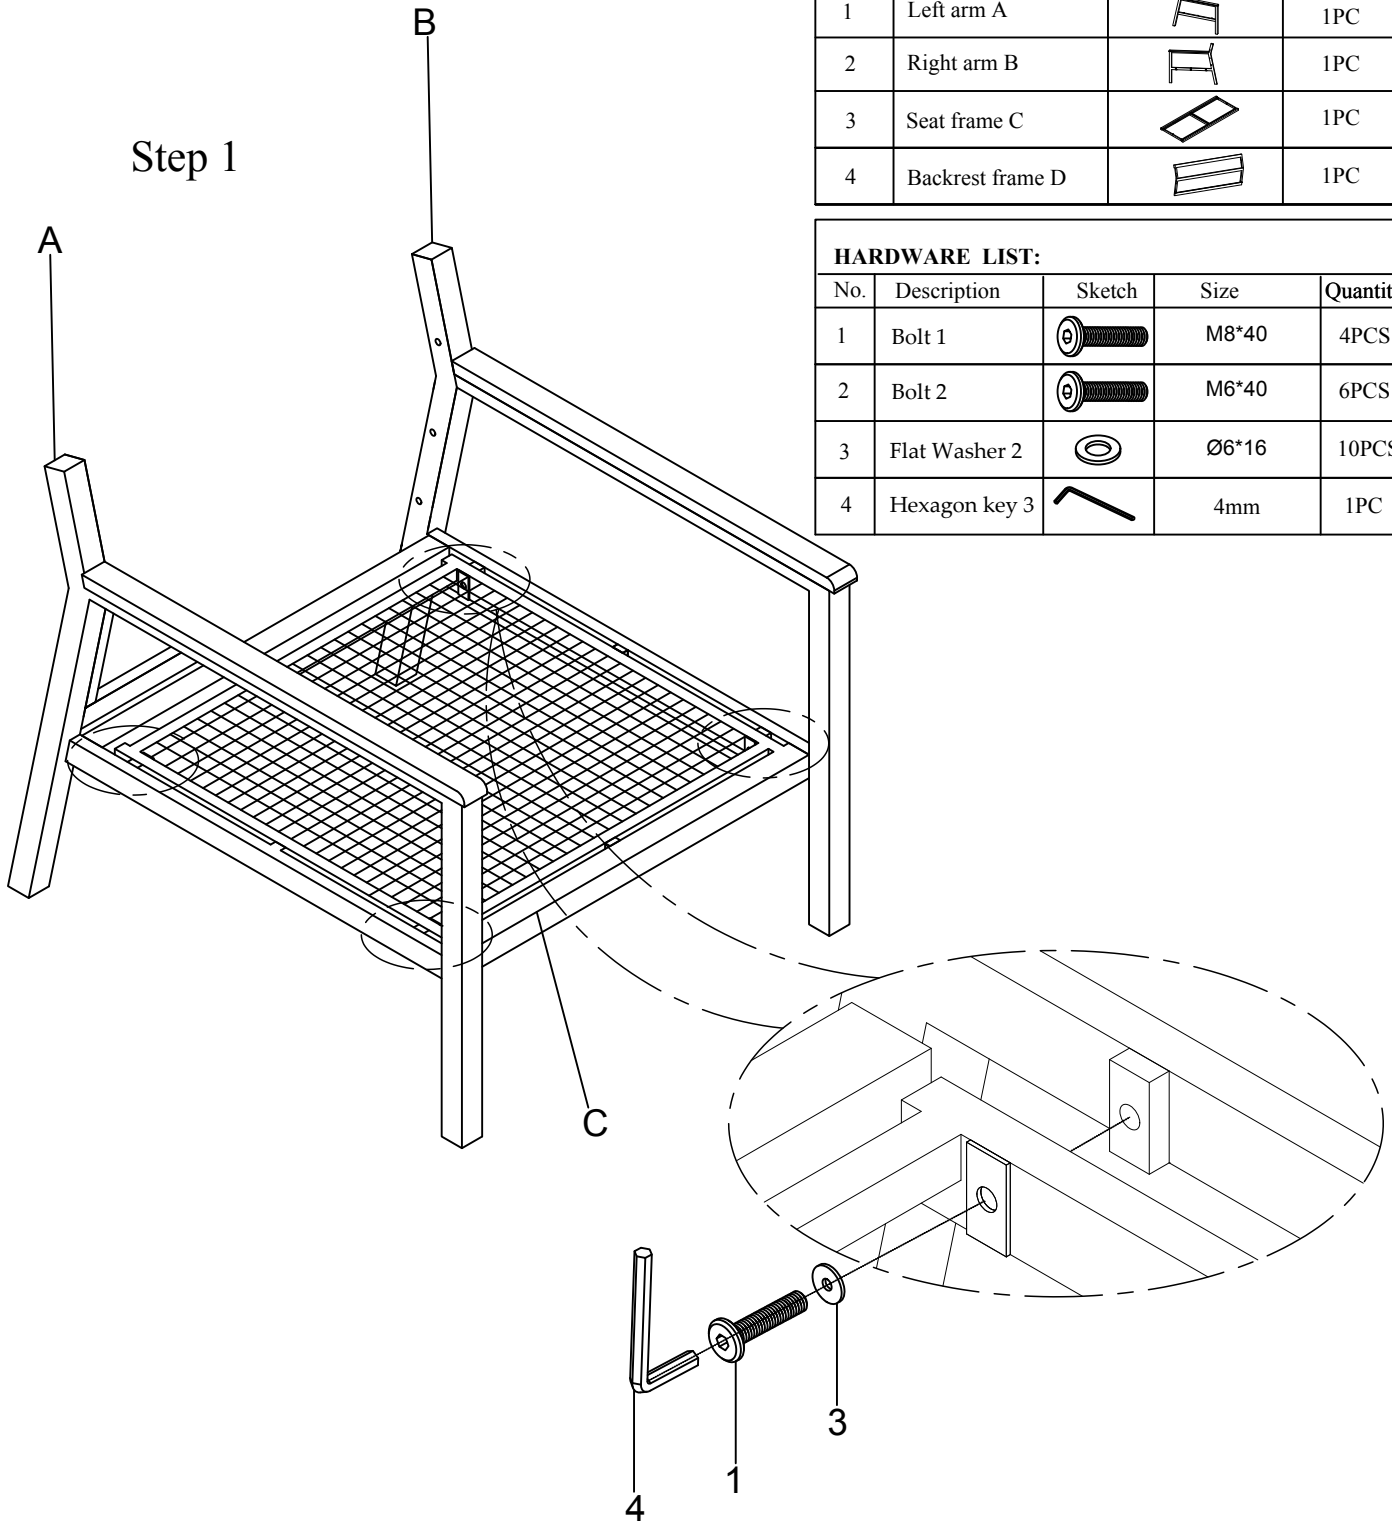

## Item No: Sofa

Thank you for purchasing this quality product.

### PARTS LIST:

No.	Description	Sketch	Quantity
1	Left arm A		1PC
2	Right arm B		1PC
3	Seat frame C		1PC
4	Backrest frame D		1PC

### HARDWARE LIST:

No.	Description	Sketch	Size	Quantity
1	Bolt 1		M8*40	4PCS
2	Bolt 2		M6*40	6PCS
3	Flat Washer 2		Ø6*16	10PCS
4	Hexagon key 3		4mm	1PC

Step 1

**ASSEMBLY INSTRUCTIONS**  
**Item No: Sofa**